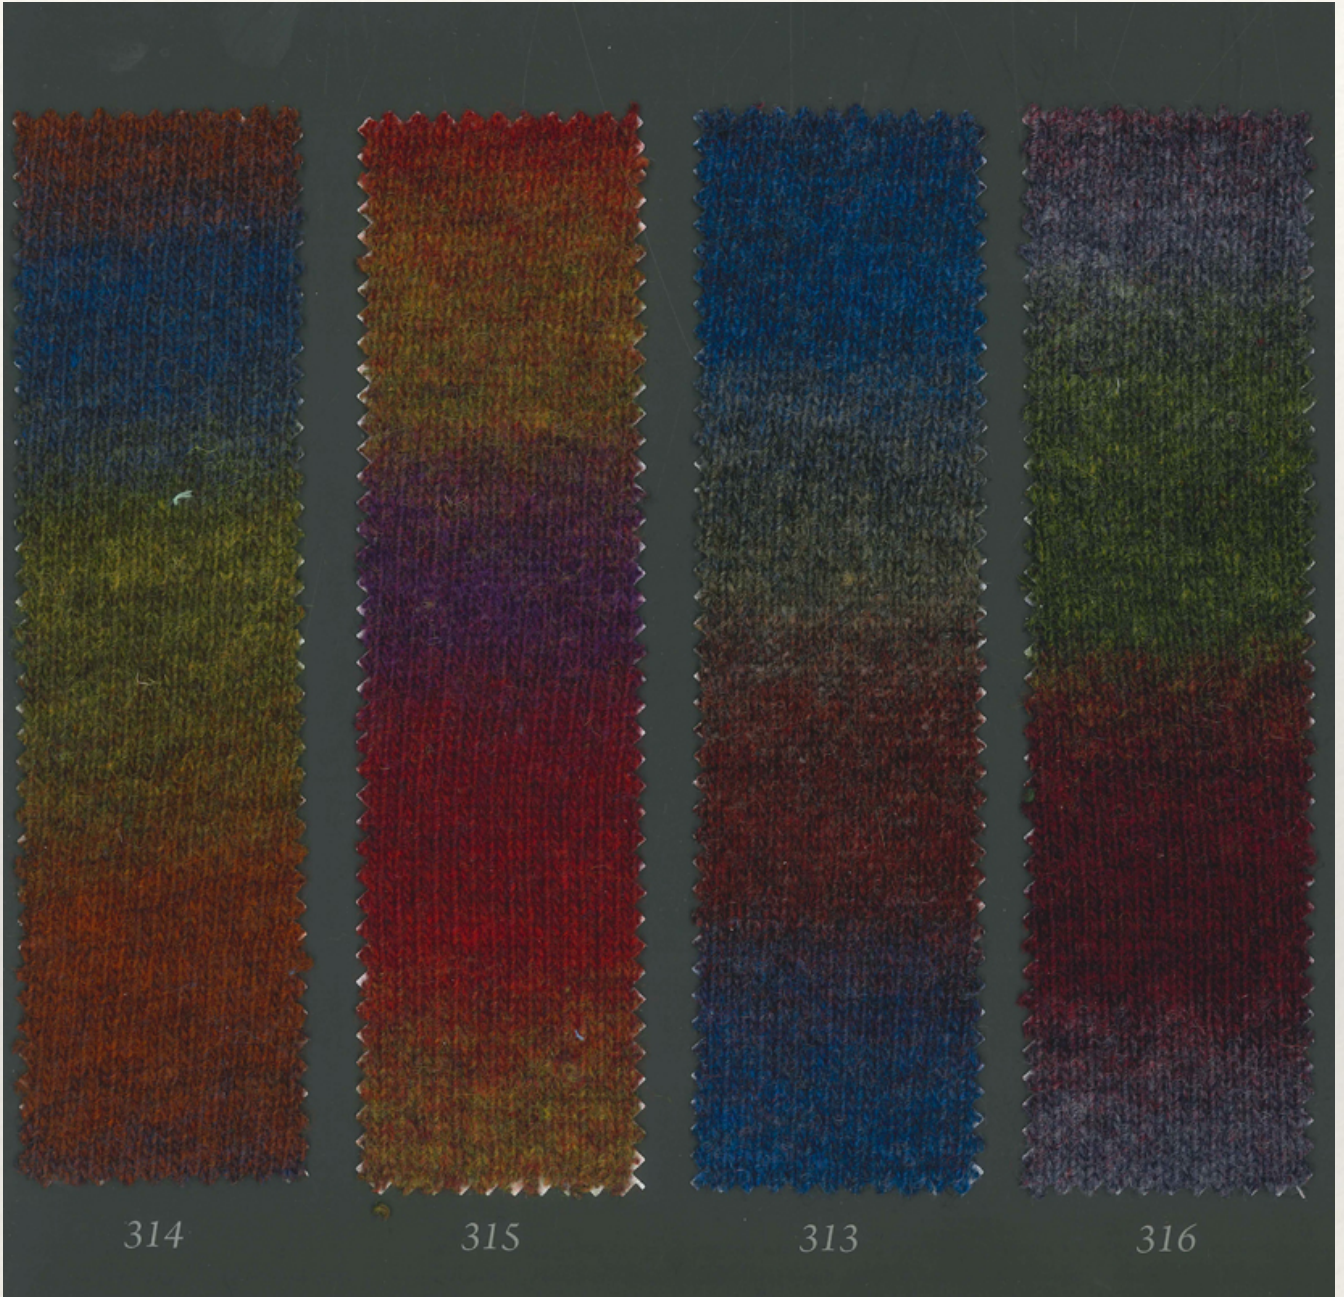

# boreale

NEW

Fall/Winter 2019/2020

[www.fil3.it](http://www.fil3.it)

# boreale

Nm 1/8  
100% virgin wool

european patent pending

314

315

313

316

european patent pending